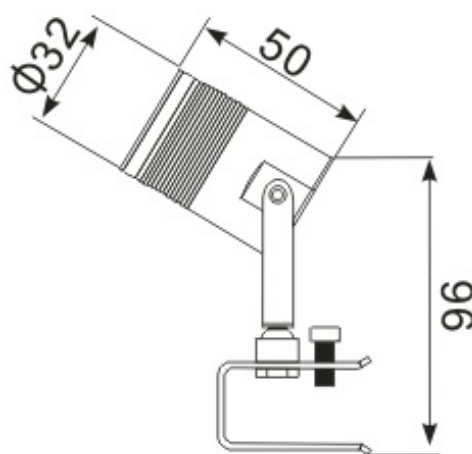

LED Wall Wash Lighting – LR-WW0123

Model No.	LR-WW0123
LED Type	CREE XP
LED Q'TY.	1
Beam Angle	30°
Minimum luminous flux(lm)	90
Voltage	120-240V
LED Watt	1W
Environmental Temperature	- 20°C-60°C
Environmental Humidity	0%-95%
Safety Class	III
Safety Type	IP44
Material	Aluminium
Driver	Excluded